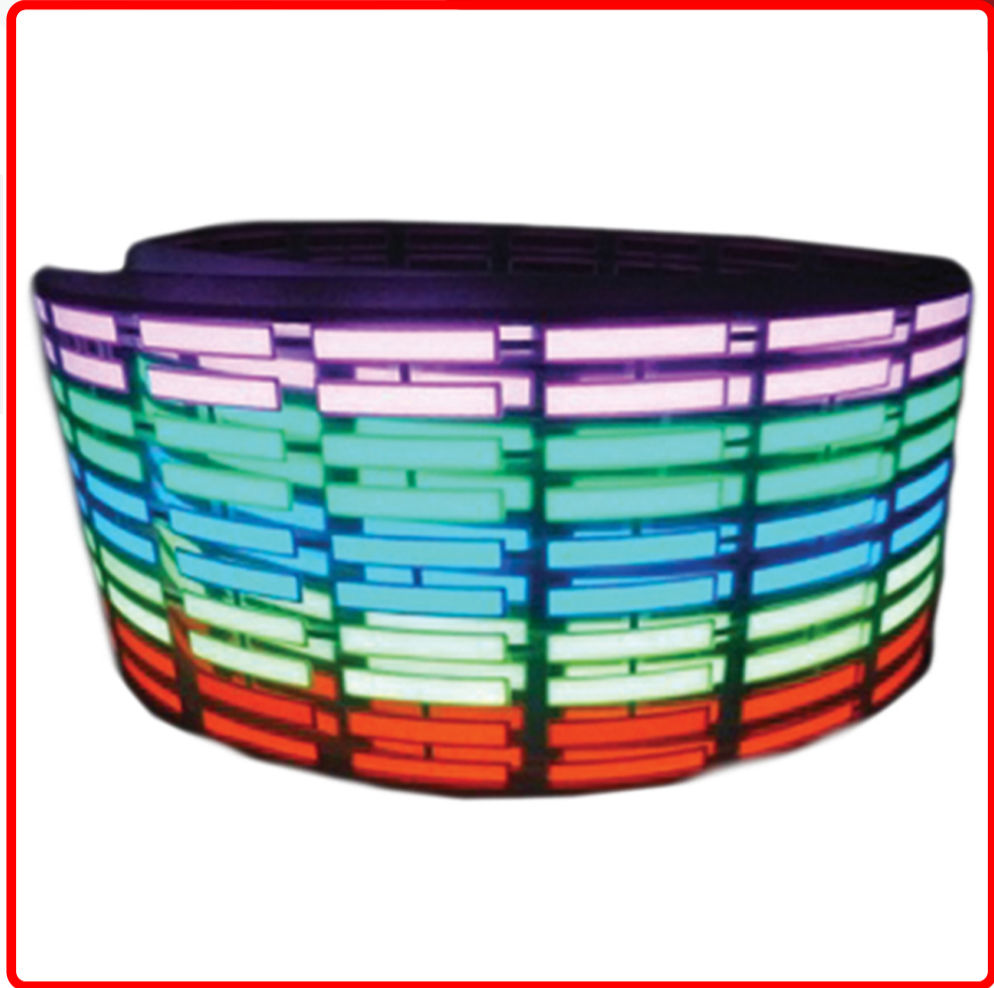

Lumens

Beam

Pattern

Product Information

Race Sport Lighting's electro-luminescent equalizer window decal is sure to draw people's attention. The panel lights up in a preset pattern when it detects sound, making it great for a show car with a killer sound system. • Built in sound activated graphic equalizer reacts to music • Super thin flexible electro-luminescent panel - Only .35mm thick! • Simple installation • Kit Includes -(1) 7-Color Electro-Luminescent Decal -(1) Car power inverter w/ 12V plug -(1) Sound activation box • 1 Year Warranty

Est. Labor

Hours

Gross Weight

3.00

Width

4.00

Net Weight

3.00

Height

12.00

DIM Weight

1.38

Depth

4.00

Prop 65 WARNING: This product can expose you to chemicals, which are known to the State of California to cause cancer and birth defects or other reproductive harm. For more information go to www.P65Warnings.ca.gov

www.racesportinc.com